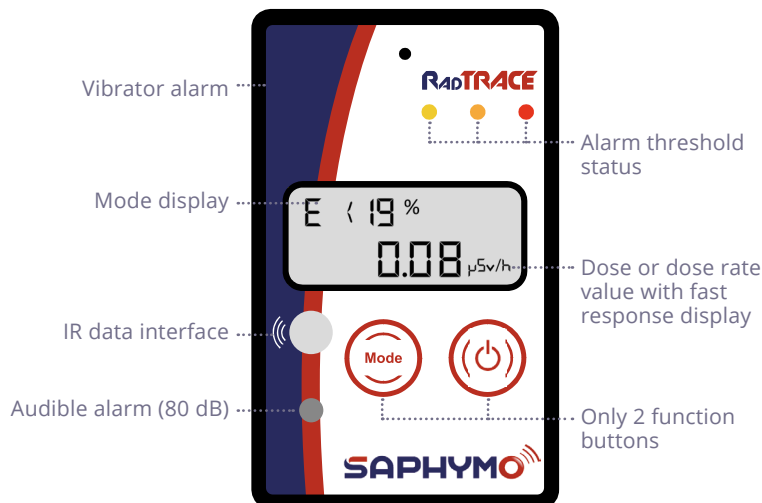

Easy to use, with immediate data visualization

Accessories available:
communication kit, wall support, belt pouch, suitcase or plastic protective cover