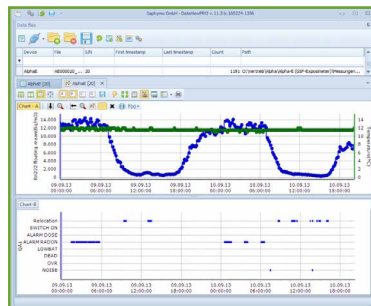

MINI TRACE
CSDF

Versatile multipurpose contamination and survey meter

Easy data analysis

DataVIEW Software

DataVIEW software is provided with the RadTRACE for easy data analysis. PRO version is available with additional features for professional applications.